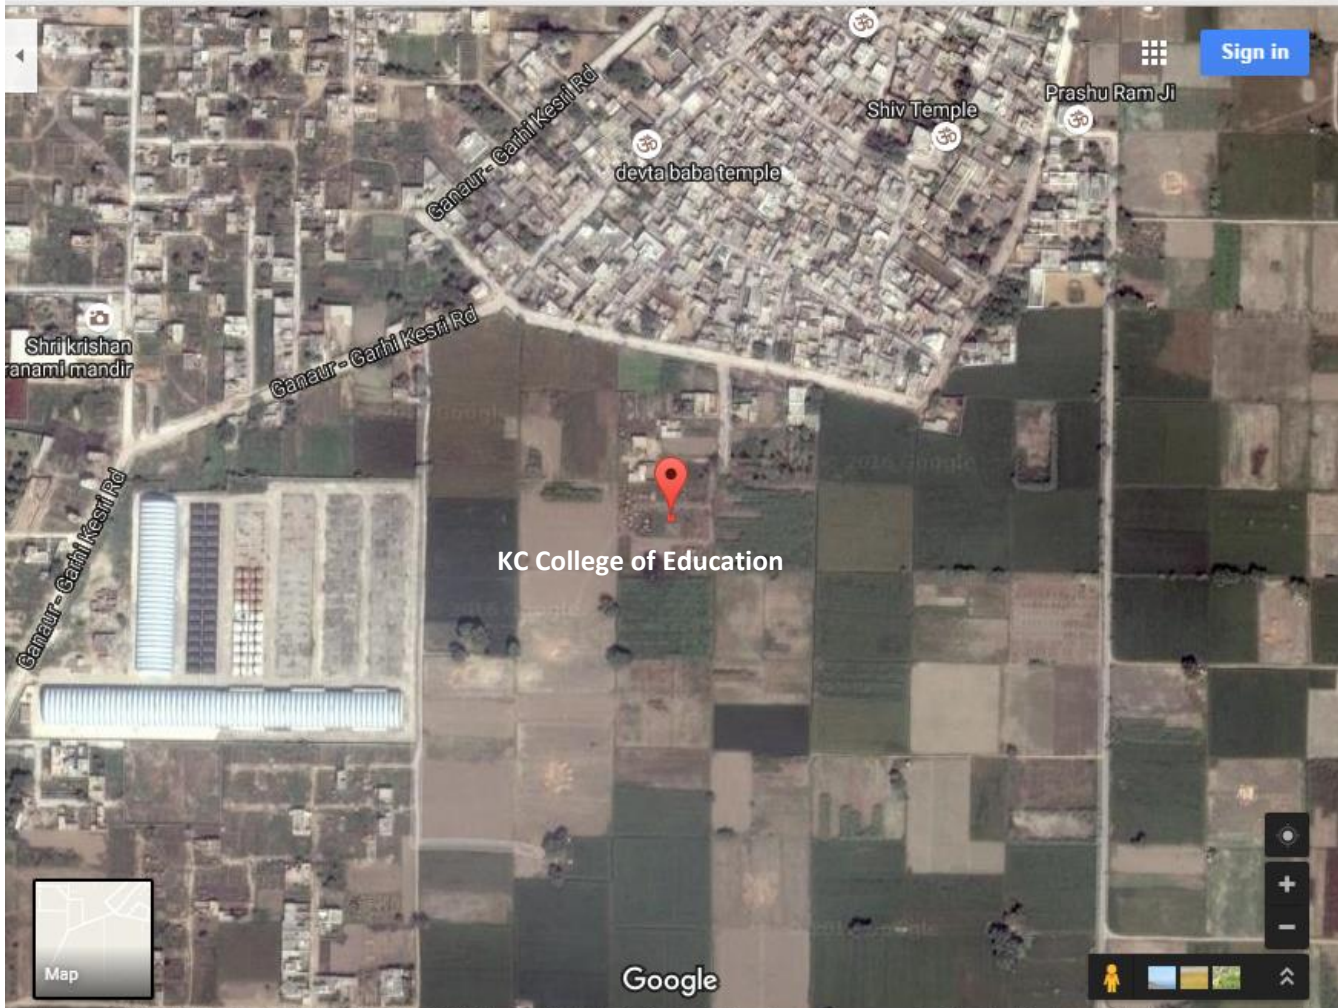

K.C. COLLEGE OF EDUCATION

Plot No. 74/3, 60/24 and 125/10, Devi Lal Chowk, Ganaur-131101.

DISTT- SONEPAT, HARYANA

Affiliated to M.D. University Rohtak

Latitude 29°07'51.8"N
Longitude 77°01'38.6"E

(9.131056, 77.027379)